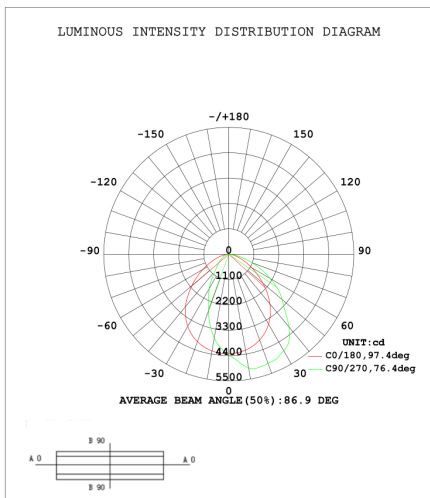

Wisdom
wisdom light, wisdom life.

70W

WALL PACK LIGHT

TECHNICAL PARAMETERS:

Type	WSD-SWP07W27-XXK-Z-Y		
Power	70W	Lighting Angle	87°
Input Voltage	AC120-277V	LED Brightness Decay	<5%/6000 hrs
PF	>0.98	Working Life	>75000 hrs
Driver Efficiency	>90%	Working Temperature	-30 - +45°C
Luminous Flux	9131 Lm	Storage Temperature	-40 - +80°C
Color Temperature	4000K/5000K	Protection Level	Wet Location
CRI	Ra>80	Cable	Input Connect, No Cable

PHOTOMETRY:

ORDERING EXAMPLE: WSD-SWP07W27-XXK-Z [D, W, B, S] -Y [blank, p]

WSD	07W	SWP	27	XXK	Z	Y
Company	Power	Product	Voltage	ColorTemp	FINISH	Control
WISDOM	07W(70W)	SWP Slim Adjustable Wall Pack	27 AC120-277V	40K (4000K) 50K (5000K) ± 500K	D (Dark Bronze) W (White) B (Black) S (Silvery)	P Photocell