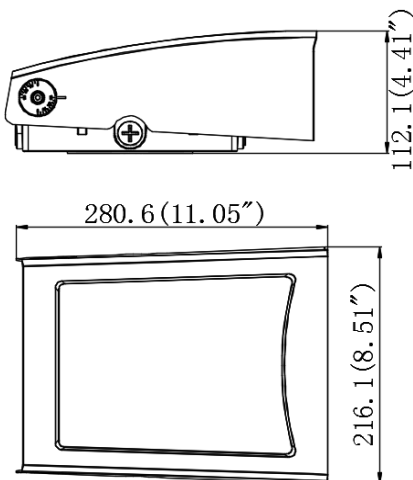

### Structure Features:

- Shell Materials: Aluminum & PC
- Finish: Dark Bronze/White/black
- Net Weight: 2.25KG (5.0 LBS)
- **Product Size: 280mm\*216mm\*112mm**
- **Carton Size: 330mm\*260mm\*150mm**

Wisdom  
wisdom light, wisdom life.