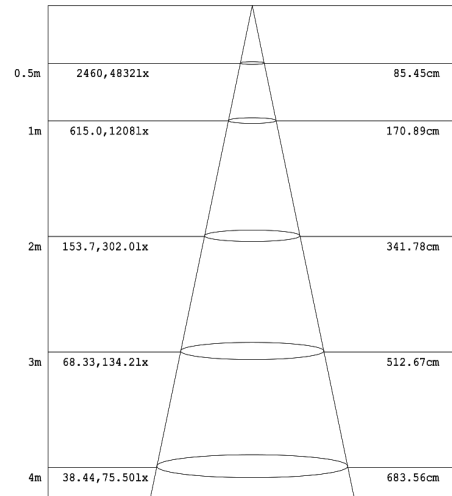

Wisdom
wisdom light, wisdom life.

70W

WALL PACK LIGHT

TECHNICAL PARAMETERS:

Type	WSD-SWP07W27-XXK-Z-Y		
Power	70W	Lighting Angle	87°
Input Voltage	AC120-277V	LED Brightness Decay	<5%/6000 hrs
PF	>0.98	Working Life	>75000 hrs
Driver Efficiency	>90%	Working Temperature	-30 - +45°C
Luminous Flux	9131 Lm	Storage Temperature	-40 - +80°C
Color Temperature	4000K/5000K	Protection Level	Wet Location
CRI	Ra>80	Cable	Input Connect, No Cable

PHOTOMETRY:

ORDERING EXAMPLE: WSD-SWP07W27-XXK-Z [D, W, B, S] -Y [blank, p]

WSD	07W	SWP	27	XXK	Z	Y
Company	Power	Product	Voltage	ColorTemp	FINISH	Control
WISDOM	07W(70W)	SWP Slim Adjustable Wall Pack	27 AC120-277V	40K (4000K) 50K (5000K) ± 500K	D (Dark Bronze) W (White) B (Black) S (Silvery)	P Photocell