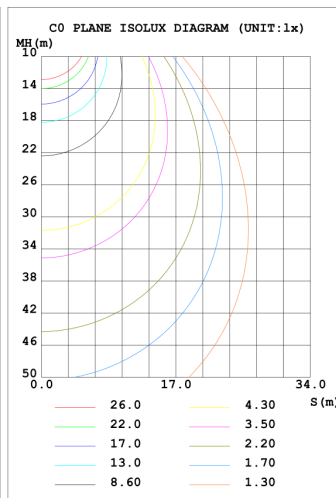

Wisdom
wisdom light, wisdom life.

70W

WALL PACK LIGHT

TECHNICAL PARAMETERS:

Type	WSD-SWP07W27-XXK-Z-Y		
Power	70W	Lighting Angle	87°
Input Voltage	AC120-277V	LED Brightness Decay	<5%/6000 hrs
PF	>0.98	Working Life	>75000 hrs
Driver Efficiency	>90%	Working Temperature	-30 - +45°C
Luminous Flux	9131 Lm	Storage Temperature	-40 - +80°C
Color Temperature	4000K/5000K	Protection Level	Wet Location
CRI	Ra>80	Cable	Input Connect, No Cable

PHOTOMETRY:

ORDERING EXAMPLE: WSD-SWP07W27-XXK-Z [D, W, B, S] -Y [blank, p]

WSD	07W	SWP	27	XXK	Z	Y
Company	Power	Product	Voltage	ColorTemp	FINISH	Control
WISDOM	07W(70W)	SWP Slim Adjustable Wall Pack	27 AC120-277V	40K (4000K) 50K (5000K) ± 500K	D (Dark Bronze) W (White) B (Black) S (Silvery)	P Photocell