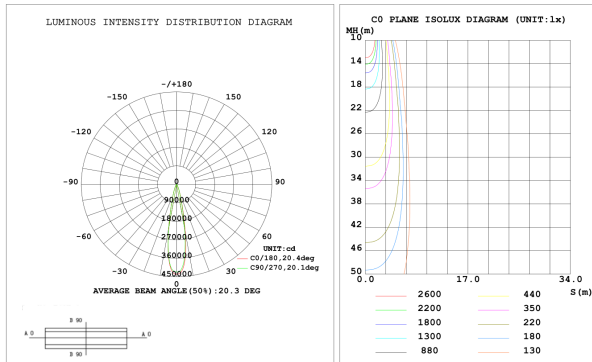

TECHNICAL PARAMETERS:

Type	WSD-SE40W27-XXK-Z-NM-U-E/WSD-SE60W27-XXK-Z-NM-U-E		
Power	400W/600W	Lighting Angle	NEMA III, IV, V
Input Voltage	AC120-277V/277-480V	LED Brightness Decay	<5%/6000 hrs
PF	>0.98	Working Life	>75000 hrs
Driver Efficiency	>90%	Working Temperature	-30 - +45°C
Luminous Flux	54098Lm/79538Lm	Storage Temperature	-40 - +80°C
Color Temperature	4000K/5000K	Protection Level	Wet Location
CRI	Ra>80	Cable	3core, 14AWG (1.5m)
Field Angle (10%Imax)	39.6 (III) / 55.1 (IV) / 84.8 (V)	Beam Angle (50%Imax)	20.5 (III) / 30.0 (IV) / 53.5 (V)
Surge	10 KV	EPA	1.2 (sq. ft.)

Wisdom
wisdom light, wisdom life.

400W/600W

LED Stadium Eyes Light

PHOTOMETRY:NEMA (III)

PHOTOMETRY:NEMA (IV)

PHOTOMETRY:NEMA (V)

ORDERING EXAMPLE:WSD-SE40W27-XXK-Z[D,W,B,S]-NM[N3,N4,N5]-U[S,A,T]-E[Blank,L]