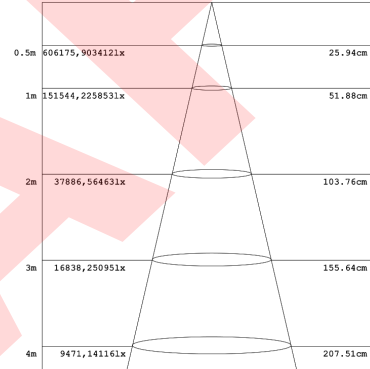

Structure Features:

- Shell Materials: Aluminum & PC
- Finish: Dark Bronze/White/black(Optional)
- Net Weight: 22.5/23.5 KG (49.6/51.8 LBS)
- **Product Size: 690mmX546.7mmX277.2mm**
- **Carton Size: 790mmX720mmX290mm**

TECHNICAL PARAMETERS:

Type	WSD-SE40W27-XXK-Z-NM-U-E/WSD-SE60W27-XXK-Z-NM-U-E		
Power	400W/600W	Lighting Angle	NEMA III, IV, V
Input Voltage	AC120-277V/277-480V	LED Brightness Decay	<5%/6000 hrs
PF	>0.98	Working Life	>75000 hrs
Driver Efficiency	>90%	Working Temperature	-30 - +45°C
Luminous Flux	54098Lm/79538Lm	Storage Temperature	-40 - +80°C
Color Temperature	4000K/5000K	Protection Level	Wet Location
CRI	Ra>80	Cable	3core, 14AWG (1.5m)
Field Angle (10%Imax)	39.6 (III) / 55.1 (IV) / 84.8 (V)	Beam Angle (50%Imax)	20.5 (III) / 30.0 (IV) / 53.5 (V)
Surge	10 KV	EPA	1.2 (sq. ft.)

Wisdom
wisdom light, wisdom life.

400W/600W

LED Stadium Eyes Light

PHOTOMETRY:NEMA (III)

PHOTOMETRY:NEMA (IV)

PHOTOMETRY:NEMA (V)

ORDERING EXAMPLE:WSD-SE40W27-XXK-Z[D,W,B,S]-NM[N3,N4,N5]-U[S,A,T]-E[Blank,L]

WSD	SE	40W	27	XXK	Z	NM	U	E
Company	Product	Power	Voltage	ColorTemp	FINISH	Light Angle	Mounting Mean	Control
WISDOM	SE Stadium Eyes Light	40W(400W) 60W(600W)	27 AC120-277V 48 AC277-480V	40K (4000K) 50K (5000K) ± 500K	D (Dark Bronze) W (White) B (Black) S (Silvery)	N3 (NEMA III) N4 (NEMA IV) N5 (NEMA V)	S (slip fitter) A (Arm) T (Trunnion)	L Wireless Lighting Controller