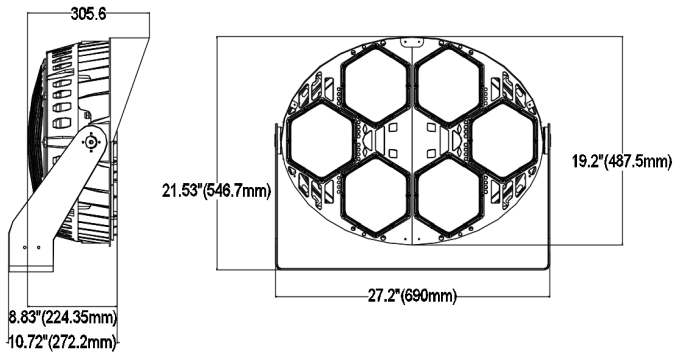

Structure Features:

- Shell Materials: Aluminum & PC
- Finish: Dark Bronze/White/black(Optional)
- Net Weight: 22.5/23.5 KG (49.6/51.8 LBS)
- **Product Size: 690mmX546.7mmX277.2mm**
- **Carton Size: 790mmX720mmX290mm**

TECHNICAL PARAMETERS:

Type	WSD-SE40W27-XXK-Z-NM-U-E/WSD-SE60W27-XXK-Z-NM-U-E		
Power	400W/600W	Lighting Angle	NEMA III, IV, V
Input Voltage	AC120-277V/277-480V	LED Brightness Decay	<5%/6000 hrs
PF	>0.98	Working Life	>75000 hrs
Driver Efficiency	>90%	Working Temperature	-30 - +45°C
Luminous Flux	54098Lm/79538Lm	Storage Temperature	-40 - +80°C
Color Temperature	4000K/5000K	Protection Level	Wet Location
CRI	Ra>80	Cable	3core, 14AWG (1.5m)
Field Angle (10%Imax)	39.6 (III) / 55.1 (IV) / 84.8 (V)	Beam Angle (50%Imax)	20.5 (III) / 30.0 (IV) / 53.5 (V)
Surge	10 KV	EPA	1.2 (sq. ft.)