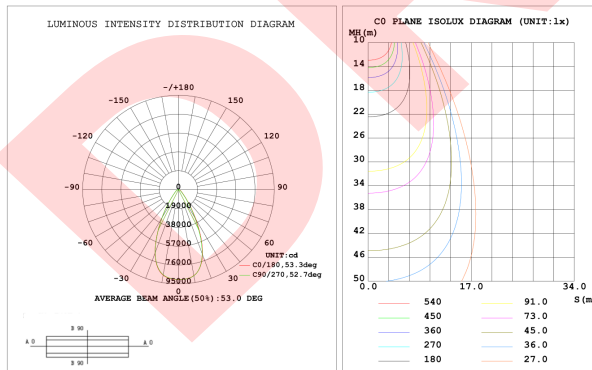

TECHNICAL PARAMETERS:

Type	WSD-SE40W27-XXK-Z-NM-U-E/WSD-SE60W27-XXK-Z-NM-U-E		
Power	400W/600W	Lighting Angle	NEMA III, IV, V
Input Voltage	AC120-277V/277-480V	LED Brightness Decay	<5%/6000 hrs
PF	>0.98	Working Life	>75000 hrs
Driver Efficiency	>90%	Working Temperature	-30 - +45°C
Luminous Flux	54098Lm/79538Lm	Storage Temperature	-40 - +80°C
Color Temperature	4000K/5000K	Protection Level	Wet Location
CRI	Ra>80	Cable	3core, 14AWG (1.5m)
Field Angle (10%Imax)	39.6 (III) / 55.1 (IV) / 84.8 (V)	Beam Angle (50%Imax)	20.5 (III) / 30.0 (IV) / 53.5 (V)
Surge	10 KV	EPA	1.2 (sq. ft.)

Wisdom
wisdom light, wisdom life.

400W/600W

LED Stadium Eyes Light

PHOTOMETRY:NEMA (III)

PHOTOMETRY:NEMA (IV)

PHOTOMETRY:NEMA (V)

ORDERING EXAMPLE:WSD-SE40W27-XXK-Z[D,W,B,S]-NM[N3,N4,N5]-U[S,A,T]-E[Blank,L]

WSD	SE	40W	27	XXK	Z	NM	U	E
Company	Product	Power	Voltage	ColorTemp	FINISH	Light Angle	Mounting Mean	Control
WISDOM	SE Stadium Eyes Light	40W(400W) 60W(600W)	27 AC120-277V 48 AC277-480V	40K (4000K) 50K (5000K) ± 500K	D (Dark Bronze) W (White) B (Black) S (Silvery)	N3 (NEMA III) N4 (NEMA IV) N5 (NEMA V)	S (slip fitter) A (Arm) T (Trunnion)	L Wireless Lighting Controller