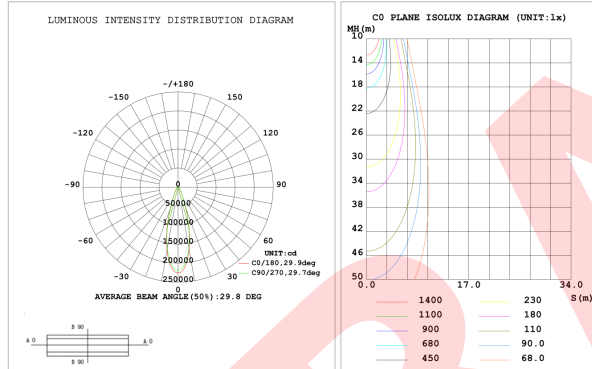

TECHNICAL PARAMETERS:

Type	WSD-SE40W27-XXK-Z-NM-U-E/WSD-SE60W27-XXK-Z-NM-U-E		
Power	400W/600W	Lighting Angle	NEMA III, IV, V
Input Voltage	AC120-277V/277-480V	LED Brightness Decay	<5%/6000 hrs
PF	>0.98	Working Life	>75000 hrs
Driver Efficiency	>90%	Working Temperature	-30 - +45°C
Luminous Flux	54098Lm/79538Lm	Storage Temperature	-40 - +80°C
Color Temperature	4000K/5000K	Protection Level	Wet Location
CRI	Ra>80	Cable	3core, 14AWG (1.5m)
Field Angle (10%Imax)	39.6 (III) / 55.1 (IV) / 84.8 (V)	Beam Angle (50%Imax)	20.5 (III) / 30.0 (IV) / 53.5 (V)
Surge	10 KV	EPA	1.2 (sq. ft.)

Wisdom
wisdom light, wisdom life.

400W/600W

LED Stadium Eyes Light

PHOTOMETRY:NEMA (III)

PHOTOMETRY:NEMA (IV)

PHOTOMETRY:NEMA (V)

ORDERING EXAMPLE:WSD-SE40W27-XXK-Z[D,W,B,S]-NM[N3,N4,N5]-U[S,A,T]-E[Blank,L]

WSD	SE	40W	27	XXK	Z	NM	U	E
Company	Product	Power	Voltage	ColorTemp	FINISH	Light Angle	Mounting Mean	Control
WISDOM	SE Stadium Eyes Light	40W(400W) 60W(600W)	27 AC120-277V 48 AC277-480V	40K (4000K) 50K (5000K) ± 500K	D (Dark Bronze) W (White) B (Black) S (Silvery)	N3 (NEMA III) N4 (NEMA IV) N5 (NEMA V)	S (slip fitter) A (Arm) T (Trunnion)	L Wireless Lighting Controller