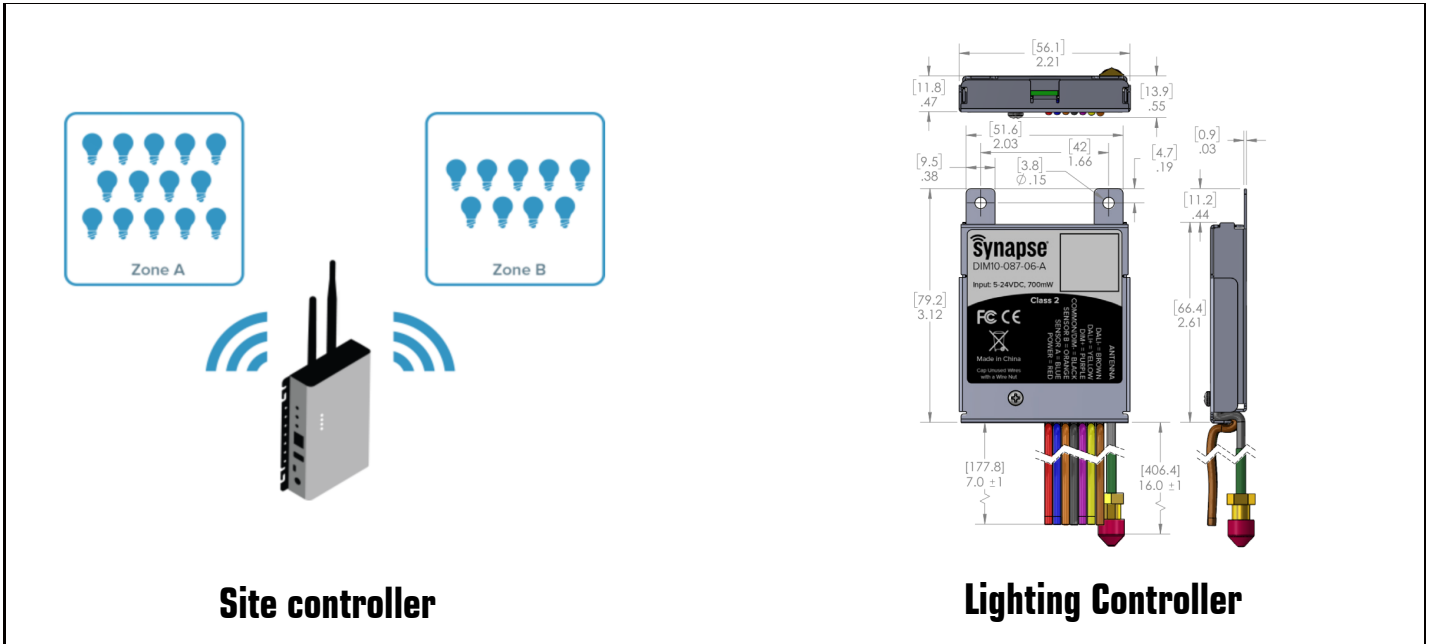

WSD	SE	40W	27	XXK	Z	NM	U	E
Company	Product	Power	Voltage	ColorTemp	FINISH	Light Angle	Mounting Mean	Control
WISDOM	SE Stadium Eyes Light	40W(400W) 60W(600W)	27 AC120-277V 48 AC277-480V	40K (4000K) 50K (5000K) ± 500K	D (Dark Bronze) W (White) B (Black) S (Silvery)	N3 (NEMA III) N4 (NEMA IV) N5 (NEMA V)	S (slip fitter) A (Arm) T (Trunnion)	L Wireless Lighting Controller

Wisdom
wisdom light, wisdom life,

400W/600W

LED Stadium Eyes Light

Remote control system:

TECHNICAL PARAMETERS: DALI-2/ DIM to OFF Wireless Lighting Controller

Type	DIM10-087-06-A		
Input Power	5 to 24V DC, 700 mW max	IP Rating	IP30
Temperature	-40°C to +85°C	Dimming	0-10V, 10 mA (Max)
DALI-2	Limited to 8 LED Drivers	Wire Size	20 AWG, 6" Wires, 600V
Sensor Input	Analog: 0-10V Digital: 0-24V	Radio	SNAP 2.4GHz ; 802.15.4 +20 dBm Transmit Power -103 dBm Receive Sensitivity
Certifications	UL Recognized Component; CE; FCC/ IC; DLC Indoor/Outdoor; DiiA-DALI-2 Certification (Pending)	Warranty	5 Years