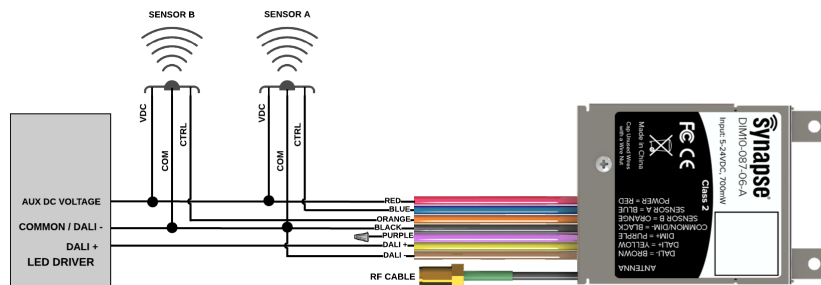

Wisdom
wisdom light, wisdom life,

400W/600W

LED Stadium Eyes Light

Remote control system:

TECHNICAL PARAMETERS: DALI-2/ DIM to OFF Wireless Lighting Controller

Type	DIM10-087-06-A		
Input Power	5 to 24V DC, 700 mW max	IP Rating	IP30
Temperature	-40°C to +85°C	Dimming	0-10V, 10 mA (Max)
DALI-2	Limited to 8 LED Drivers	Wire Size	20 AWG, 6" Wires, 600V
Sensor Input	Analog: 0-10V Digital: 0-24V	Radio	SNAP 2.4GHz ; 802.15.4 +20 dBm Transmit Power -103 dBm Receive Sensitivity
Certifications	UL Recognized Component; CE; FCC/ IC; DLC Indoor/Outdoor; DiiA-DALI-2 Certification (Pending)	Warranty	5 Years