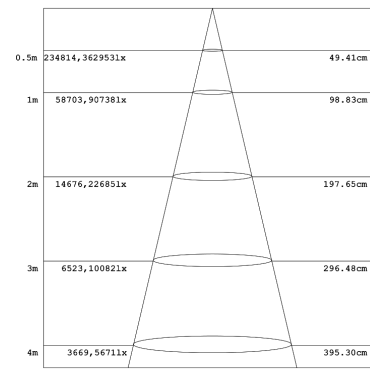

TECHNICAL PARAMETERS:

Type	WSD-SE40W27-XXK-Z-NM-U-E/WSD-SE60W27-XXK-Z-NM-U-E		
Power	400W/600W	Lighting Angle	NEMA III, IV, V
Input Voltage	AC120-277V/277-480V	LED Brightness Decay	<5%/6000 hrs
PF	>0.98	Working Life	>75000 hrs
Driver Efficiency	>90%	Working Temperature	-30 - +45°C
Luminous Flux	54098Lm/79538Lm	Storage Temperature	-40 - +80°C
Color Temperature	4000K/5000K	Protection Level	Wet Location
CRI	Ra>80	Cable	3core, 14AWG (1.5m)
Field Angle (10%Imax)	39.6 (III) / 55.1 (IV) / 84.8 (V)	Beam Angle (50%Imax)	20.5 (III) / 30.0 (IV) / 53.5 (V)
Surge	10 KV	EPA	1.2 (sq. ft.)

Wisdom
wisdom light, wisdom life.

400W/600W

LED Stadium Eyes Light

PHOTOMETRY:NEMA (III)

PHOTOMETRY:NEMA (IV)

PHOTOMETRY:NEMA (V)

ORDERING EXAMPLE:WSD-SE40W27-XXK-Z[D,W,B,S]-NM[N3,N4,N5]-U[S,A,T]-E[Blank,L]

WSD	SE	40W	27	XXK	Z	NM	U	E
Company	Product	Power	Voltage	ColorTemp	FINISH	Light Angle	Mounting Mean	Control
WISDOM	SE Stadium Eyes Light	40W(400W) 60W(600W)	27 AC120-277V 48 AC277-480V	40K (4000K) 50K (5000K) ± 500K	D (Dark Bronze) W (White) B (Black) S (Silvery)	N3 (NEMA III) N4 (NEMA IV) N5 (NEMA V)	S (slip fitter) A (Arm) T (Trunnion)	L Wireless Lighting Controller