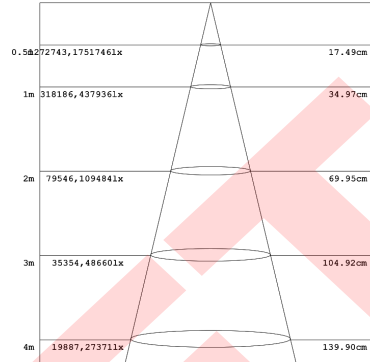

TECHNICAL PARAMETERS:

Type	WSD-SE40W27-XXK-Z-NM-U-E/WSD-SE60W27-XXK-Z-NM-U-E		
Power	400W/600W	Lighting Angle	NEMA III, IV, V
Input Voltage	AC120-277V/277-480V	LED Brightness Decay	<5%/6000 hrs
PF	>0.98	Working Life	>75000 hrs
Driver Efficiency	>90%	Working Temperature	-30 - +45°C
Luminous Flux	54098Lm/79538Lm	Storage Temperature	-40 - +80°C
Color Temperature	4000K/5000K	Protection Level	Wet Location
CRI	Ra>80	Cable	3core, 14AWG (1.5m)
Field Angle (10%Imax)	39.6 (III) / 55.1 (IV) / 84.8 (V)	Beam Angle (50%Imax)	20.5 (III) / 30.0 (IV) / 53.5 (V)
Surge	10 KV	EPA	1.2 (sq. ft.)

Wisdom
wisdom light, wisdom life.

400W/600W

LED Stadium Eyes Light

PHOTOMETRY:NEMA (III)

PHOTOMETRY:NEMA (IV)

PHOTOMETRY:NEMA (V)

ORDERING EXAMPLE:WSD-SE40W27-XXK-Z[D,W,B,S]-NM[N3,N4,N5]-U[S,A,T]-E[Blank,L]