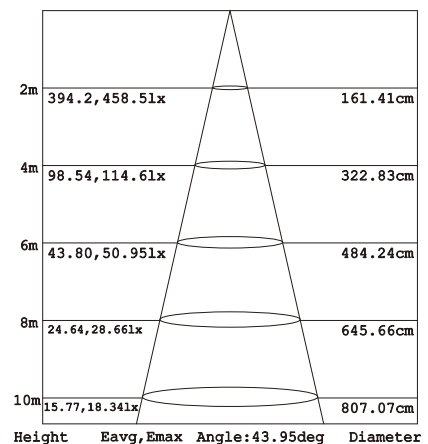

Specifications

Unit : inch(mm)

Structure Features

- Shell materials: Aluminum & PC.
- Finish: Dark Bronze/White
- Net weight : 3.50Kg (7.70 lbs)
- Packing Size:41cm*24cm*24.5cm

Technical Parameters

WSD-BWP45W27-XXK-Z-Y

Photometry

Ordering Information

EXAMPLE: WSD-BWP45W27-XXK-Z[D,B,W]-Y[blank,P]

WSD	BWP	45W	27	XXK	Z	Y
Company	Product	Power	Voltage	Color Temp	Finish	Control
WSD	BWP	45W (45W)	27	40K (4000K)	D Dark Bronz	P
WISDOM	Football Full		AC120-277V	50K (5000K)±500	B Black	Photocell
	Cutoff Wall Pack				W White	