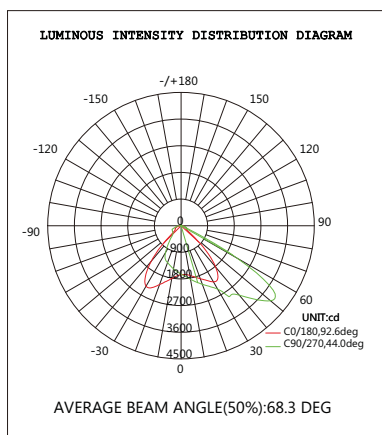

Specifications

Unit : inch(mm)

Structure Features

- Shell materials: Aluminum & PC.
- Finish: Dark Bronze/White
- Net weight : 3.50Kg (7.70 lbs)
- Packing Size:41cm*24cm*24.5cm

Technical Parameters

WSD-BWP45W27-XXK-Z-Y

Power	45W	Lighting Angle	45*90°
Input Voltage	AC120-277V	LED Brightness Decay	<5%/6000 hrs
PF	>0.95	Working Life	>50000 hrs
Driver Efficiency	>90%	Working Temperature	-30 - +45°C
Luminous Flux	5650Lm	Storage Temperature	-40 -+80°C
Color Temperature	4000K/5000K	Protection Level	Wet Location/IP65
CRI	Ra>80	Cable	Input Connect, No cable

Photometry

Ordering Information

EXAMPLE: WSD-BWP45W27-XXK-Z[D,B,W]-Y[blank,P]

WSD	BWP	45W	27	XXK	Z	Y
Company	Product	Power	Voltage	Color Temp	Finish	Control
WSD	BWP	45W (45W)	27	40K (4000K)	D Dark Bronz	P
WISDOM	Football Full		AC120-277V	50K (5000K)±500	B Black	Photocell
	Cutoff Wall Pack				W White	