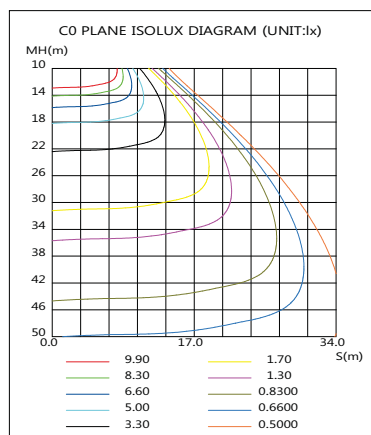

Specifications

Unit : inch(mm)

Structure Features

- Shell materials: Aluminum & PC.
- Finish: Dark Bronze/White
- Net weight : 3.50Kg (7.70 lbs)
- Packing Size:41cm*24cm*24.5cm

Technical Parameters

WSD-BWP45W27-XXK-Z-Y

Photometry

Ordering Information

EXAMPLE: WSD-BWP45W27-XXK-Z[D,B,W]-Y[blank,P]

WSD	BWP	45W	27	XXK	Z	Y
Company	Product	Power	Voltage	Color Temp	Finish	Control
WSD	BWP	45W (45W)	27	40K (4000K)	D Dark Bronz	P
WISDOM	Football Full		AC120-277V	50K (5000K)±500	B Black	Photocell
	Cutoff Wall Pack				W White	