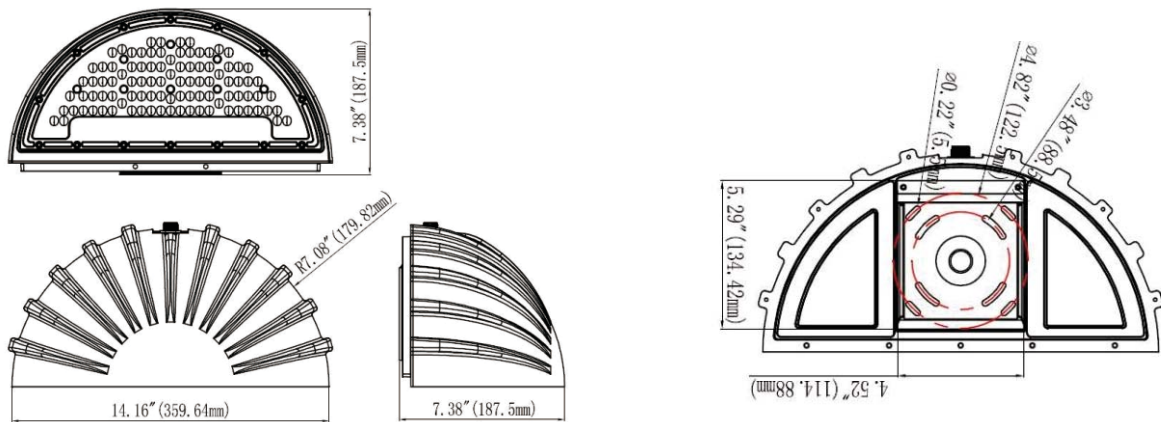

Specifications

Unit : inch(mm)

Structure Features

- Shell materials: Aluminum & PC.
- Finish: Dark Bronze/White
- Net weight : 3.50Kg (7.70 lbs)
- Packing Size:41cm*24cm*24.5cm

Technical Parameters

WSD-BWP45W27-XXK-Z-Y