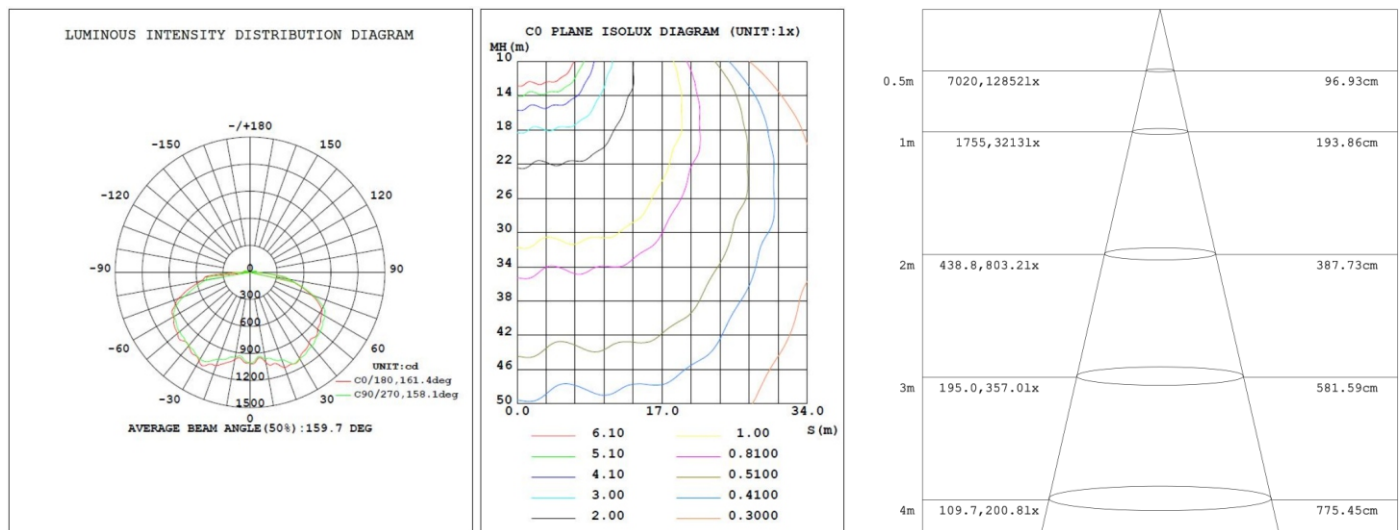

Photometry

Example:WSD-CP45W27-XXK-Z[D,W,B,S]-*[Blank,M]

WSD	CP	45W	27	XXK	Z	*
Company	Product	Power	Voltage	Color Temp	Finish	Motion sensor
	CP	45W(45W)	27	40K(4000K)	D (Dark Bronze)	M
WISDOM	Slim Canopy		AC120-277V	50K(5000K)±500K	W (White)	Motion sensor
			48		B (Black)	
			AC347-480V		S (Silvery)