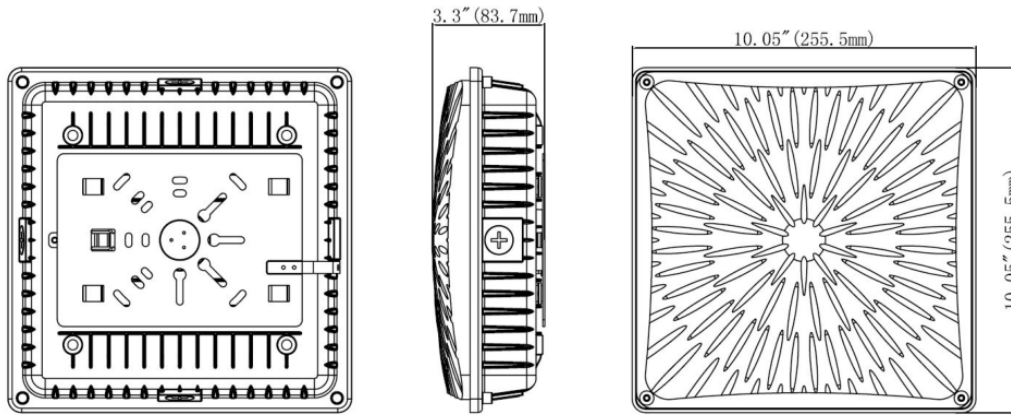

45W LED Slim Canopy Light

Features

- Lumileds LED, high luminous efficiency and long working life.
- High efficiency LED Driver, the wide range input voltage AC120-277V/AC347-480V.
- Die Cast aluminium cooling design, high quality and better cooling for LED $T_j < 85^\circ\text{C}$. Excellent
- Optics design, greatly improve the light utilization and evenness.
- Motion sensor Control Available (Option).

Specifications

Unit : inch(mm)

Structure Features

- Shell materials: Aluminum & PC.
- Finish: Dark Bronze/White/Black
- Net weight : 2.47Kg (5.5 lbs)
- Product Size:255.5mm*255.5mm*83.7mm
- Carton Size:270mm*270mm*110mm

Technical Parameters

WSD-CP45W27-XXK-Z[D,W,B,S]-*[Blank,M]

Power	45W	Lighting Angle	159°
Input Voltage	AC120-277V/AC347-480V	LED Brightness Decay	<5%/6000 hrs
PF	>0.95	Working Life	>50000 hrs
Driver Efficiency	>90%	Working Temperature	-30 - +45°C
Luminous Flux	5991 Lm	Storage Temperature	-40 - +80°C
Color Temperature	4000K/5000K	Protection Level	Wet Location/IP66
CRI	Ra>70	Cable	Input Connect, 0.3mm
Optional dimming function	1-10Vdc	Eff	>130lm/w